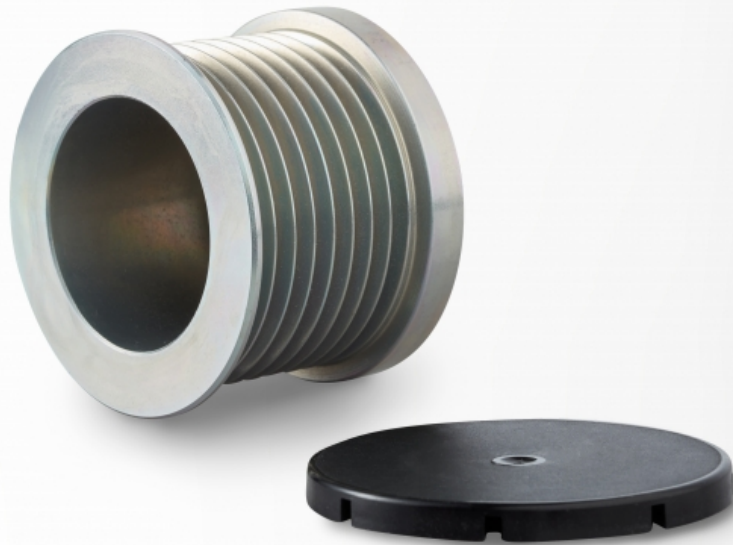

Multigroove pulley ≈ 48.1 mm

Product code: 48420170

Multigroove pulley with 8 ribs.

Ø = 48.1 mm / width = 39.4 mm.

Specifications