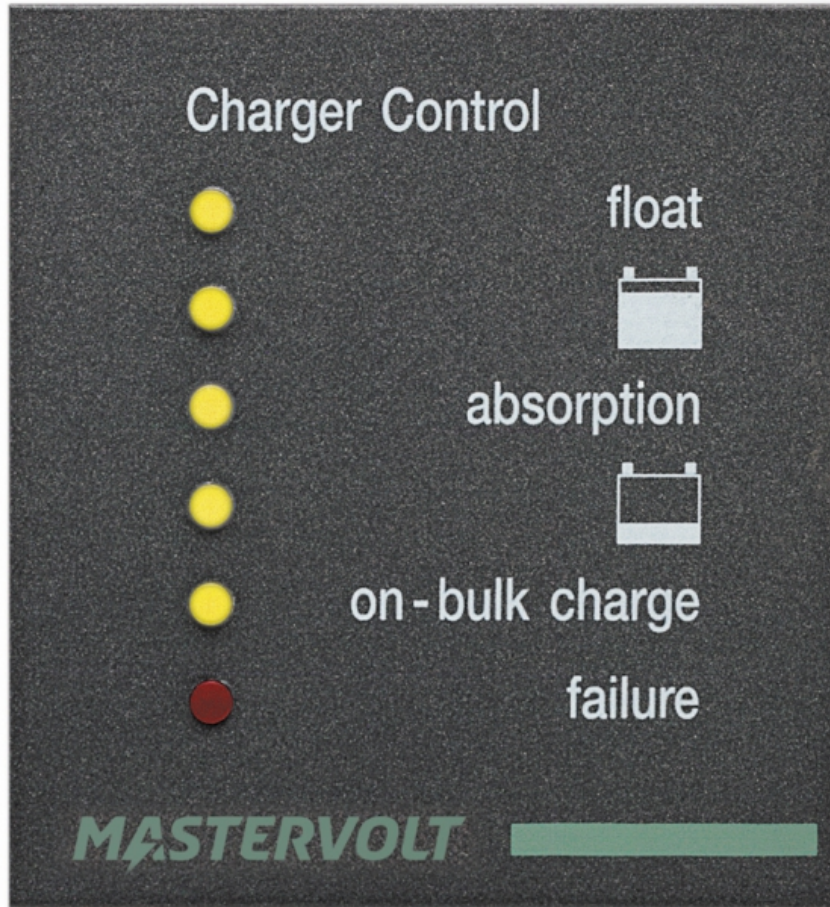

# MasterView Read-out

Product code: 77010050

Remote panel for reading the charge status of your battery charger, including error notifications.

## General specifications

Display/read-out  
Dimensions, h x w

7 LEDs  
60 x 65 mm  
2.4 x 2.6 x 0.0 inch  
0.07 kg  
0.2 lb

Weight