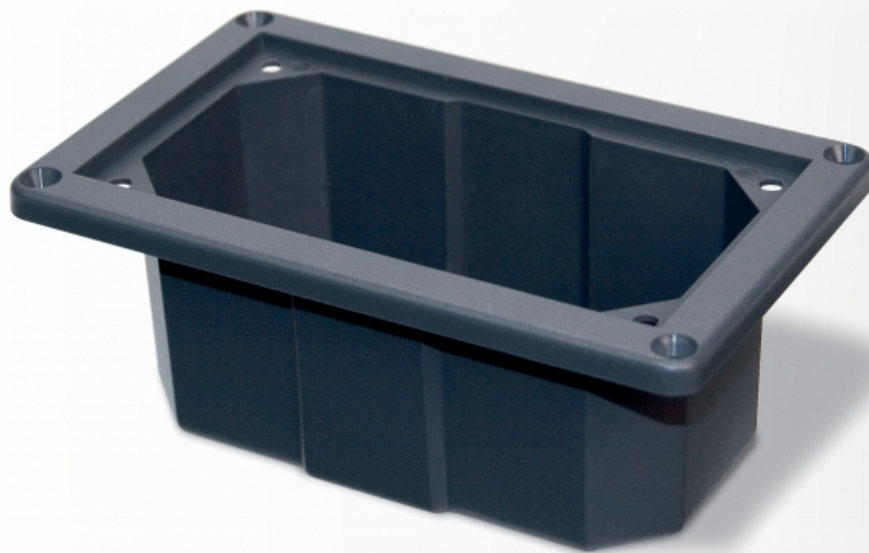

Cover box for Masterlink remote panels

Product code: 70904610

Specifications